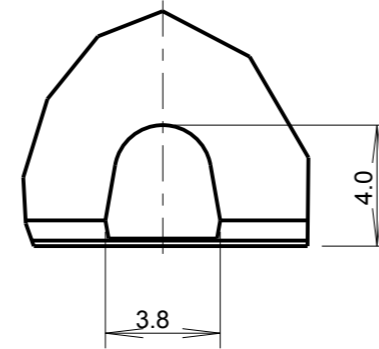

CUSTOMER DRAWING

SCALE 1:1
GENERAL VIEW

REV.	DATE	D.C.N. NUMBER	DESCRIPTION	CHECKED BY DATE	APPROVED BY DATE
1	04-May-07		FIRST ISSUE		
1A	01-May-12	03/11/1292	CHANGED NOTES AND CHANGED DIMENTIONS	FP 01-May-12	PW 02-May-12

DETAIL A
SCALE 4:1

SECTION A-A
SCALE 12:1

MATERIAL: POLYCARBONATE

<p>technical plastics 103 BUCKINGHAM AVE, SLOUGH, BERKSHIRE, SL1 4PF, UK Tel: +44 1753 610800 Fax: +44 1753 811359 design@carclo-optics.com www.carclo-optics.com</p>	Title		WIDE SOFT BEAM FROSTED 26.5mm DIA LED OPTIC				
	Customer		CARCLO				
Drawn by		AJD	Material	SEE NOTES		Scale	AS SPEC.
THIRD ANGLE PROJECTION	GENERAL TOLERANCES UNLESS OTHERWISE STATED		DIMENSIONS IN mm		Format Size		A3
	LINEAR	ANGULAR					
	0 ± 0.25	0 ± 1°					
	0.0 ± 0.1	0.0 ± 0.5°					
	0.00 ± 0.05	0.00 ± 0.1°					
CARCLO technical plastics			CONFIDENTIAL: UNAUTHORISED COPYING, DISCUSSION & DISTRIBUTION PROHIBITED		CAD File		60463
					Draw. N°		60463
					Part N°		10260