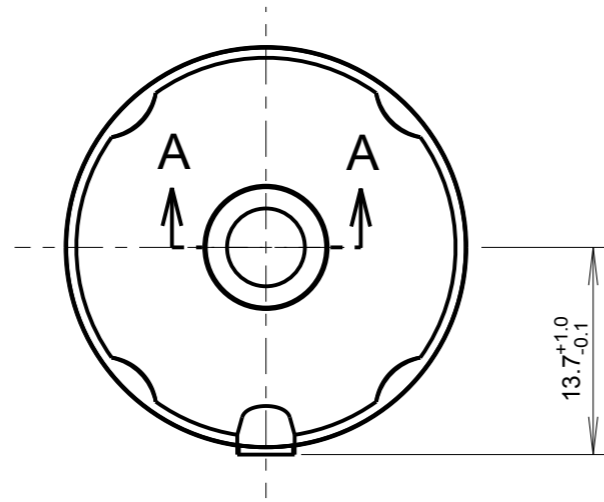

CUSTOMER DRAWING

SCALE 1:1
GENERAL VIEW

REV.	DATE	D.C.N. NUMBER	DESCRIPTION	CHECKED BY DATE	APPROVED BY DATE
1	04-May-07		FIRST ISSUE		
1A	01-May-12	03/11/1292	CHANGED NOTES AND CHANGED DIMENTIONS	FP 01-May-12	PW 02-May-12

DETAIL A
SCALE 4:1

SECTION A-A
SCALE 12:1

MATERIAL: POLYCARBONATE

<p>technical plastics 103 BUCKINGHAM AVE, SLOUGH, BERKSHIRE, SL1 4PF, UK Tel: +44 1753 610800 Fax: +44 1753 811359 design@carclo-optics.com www.carclo-optics.com</p>	Title		WIDE SOFT BEAM FROSTED 26.5mm DIA LED OPTIC				
	Customer		CARCLO				
Drawn by		AJD	Material	SEE NOTES		Scale	AS SPEC.
THIRD ANGLE PROJECTION	GENERAL TOLERANCES UNLESS OTHERWISE STATED		DIMENSIONS IN mm		Format Size		A3
	LINEAR	ANGULAR					
	0 ± 0.25	0 ± 1°					
	0.0 ± 0.1	0.0 ± 0.5°					
	0.00 ± 0.05	0.00 ± 0.1°					
CARCLO technical plastics			CONFIDENTIAL: UNAUTHORISED COPYING, DISCUSSION & DISTRIBUTION PROHIBITED		CAD File		60463
					Draw. N°		60463
					Part N°		10260