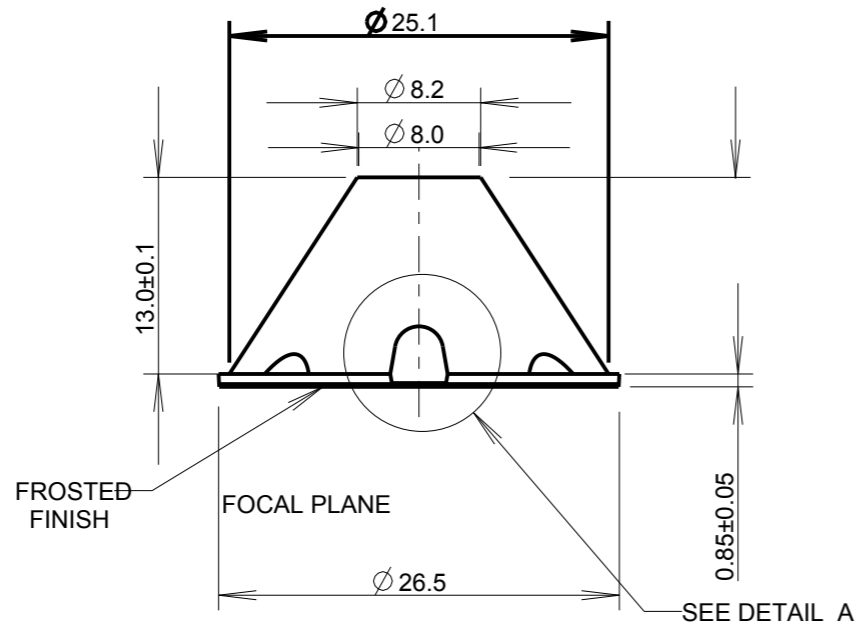

CUSTOMER DRAWING

SCALE 1:1
GENERAL VIEW

REV.	DATE	D.C.N. NUMBER	DESCRIPTION	CHECKED BY DATE	APPROVED BY DATE
1	04-May-07		FIRST ISSUE		
1A	01-May-12	03/11/1292	CHANGED NOTES AND CHANGED DIMENTIONS	FP 01-May-12	PW 02-May-12

DETAIL A
SCALE 4:1

SECTION A-A
SCALE 12:1

MATERIAL: POLYCARBONATE

<p>technical plastics 103 BUCKINGHAM AVE, SLOUGH, BERKSHIRE, SL1 4PF, UK Tel: +44 1753 610800 Fax: +44 1753 811359 design@carclo-optics.com www.carclo-optics.com</p>	Title		WIDE SOFT BEAM FROSTED 26.5mm DIA LED OPTIC				
	Customer		CARCLO				
Drawn by		AJD	Material	SEE NOTES		Scale	AS SPEC.
THIRD ANGLE PROJECTION	GENERAL TOLERANCES UNLESS OTHERWISE STATED		DIMENSIONS IN mm		Format Size		A3
	LINEAR	ANGULAR					
	0 ± 0.25	0 ± 1°					
	0.0 ± 0.1	0.0 ± 0.5°					
	0.00 ± 0.05	0.00 ± 0.1°					
CARCLO technical plastics			CONFIDENTIAL: UNAUTHORISED COPYING, DISCUSSION & DISTRIBUTION PROHIBITED		CAD File		60463
					Draw. N°		60463
					Part N°		10260